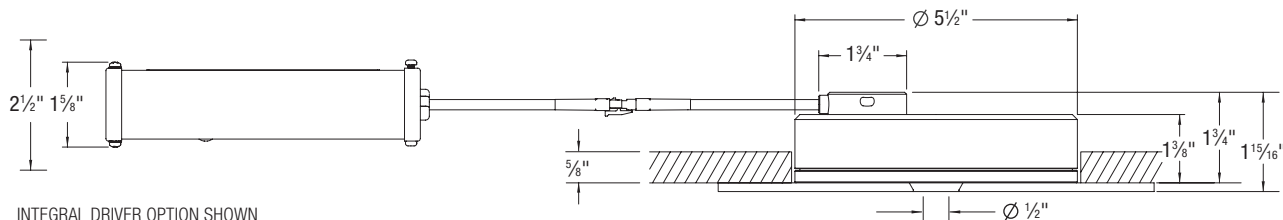

50° optic installed

30° optic included

INTEGRAL DRIVER OPTION SHOWN

Note: 2 1/2" Minimum plenum height to accommodate driver installation into the plenum

WHISPER ORDER MATRIX (Example: **WS-IC-2790-S1** Whisper Downlight, IC Rated, 2700K, 90 CRI, Integral Universal Dim driver)