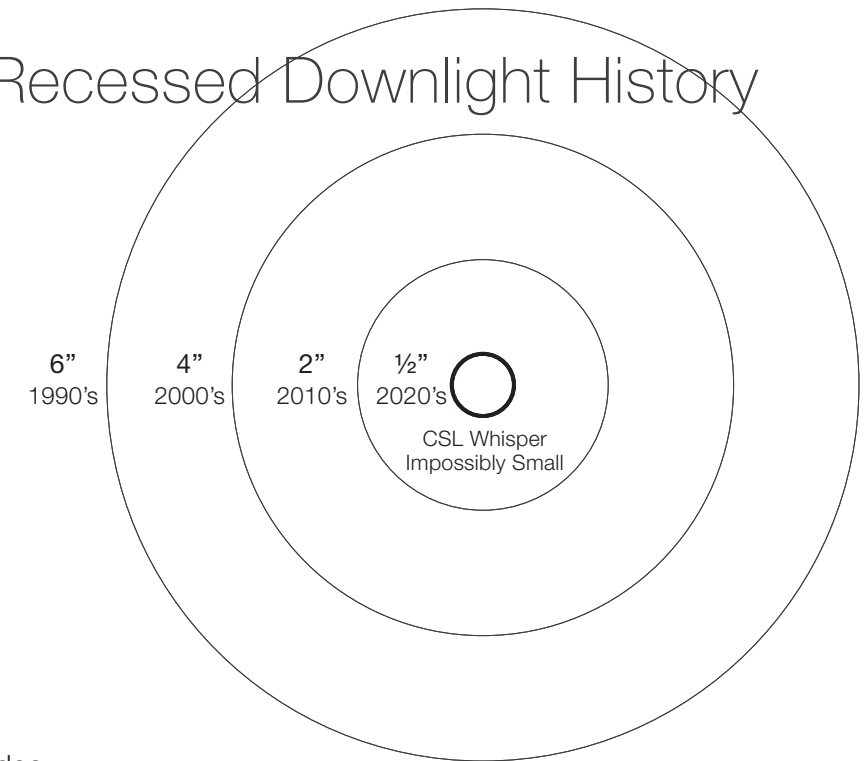

1100 Lumen Recessed Downlight History

Scan code to view product video